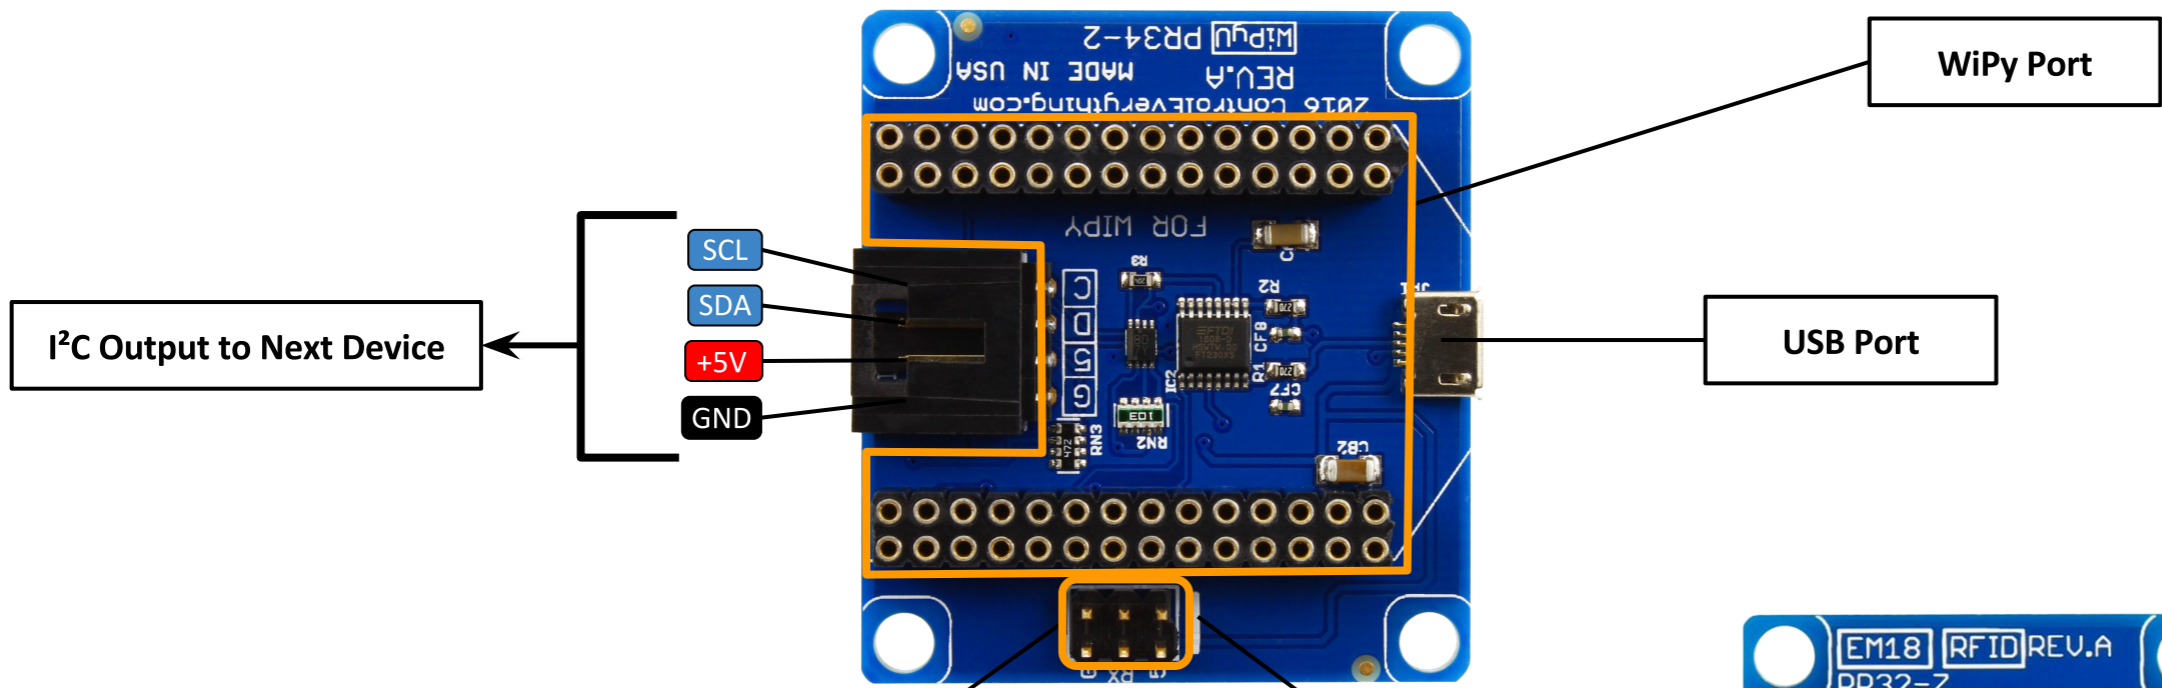

Reset Button is Aligned with I<sup>2</sup>C Connection

I<sup>2</sup>C Output to Next Device

WiPy Port

USB Port

RFID Port

Red Wire Towards Indicator Line

Power LED