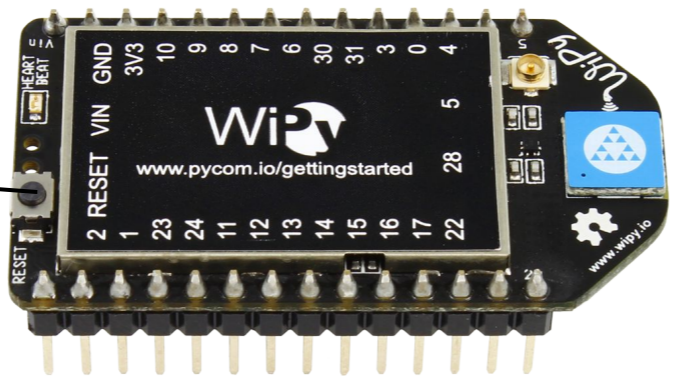

Reset Button is Aligned with I<sup>2</sup>C Connection

I<sup>2</sup>C Output to Next Device

WiPy Port

USB Port

RFID Port

Red Wire Towards Indicator Line

Power LED